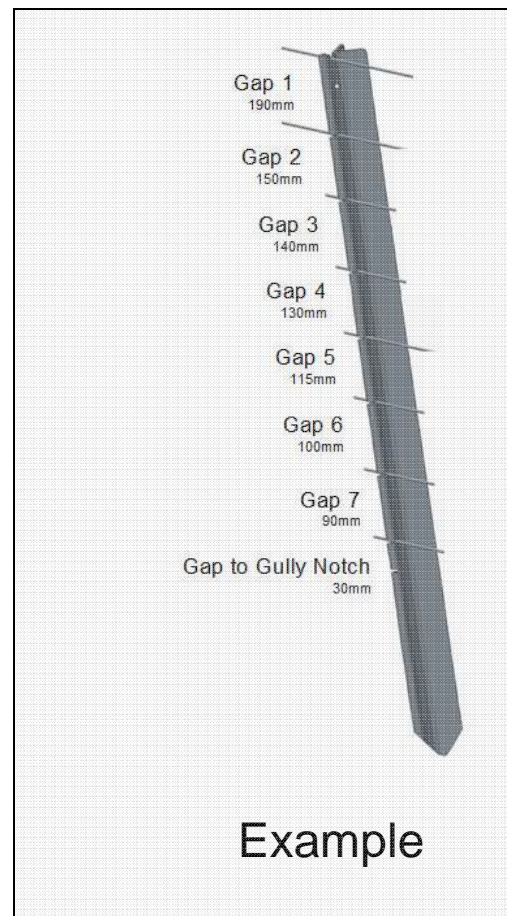

DAVELES® The New Buzz Word In The Fencing Industry

Customized DavelsPost Specifications

Please write the measurement required for each of the gaps between wires, in the box provided. Please also tick if Gully notches are required.